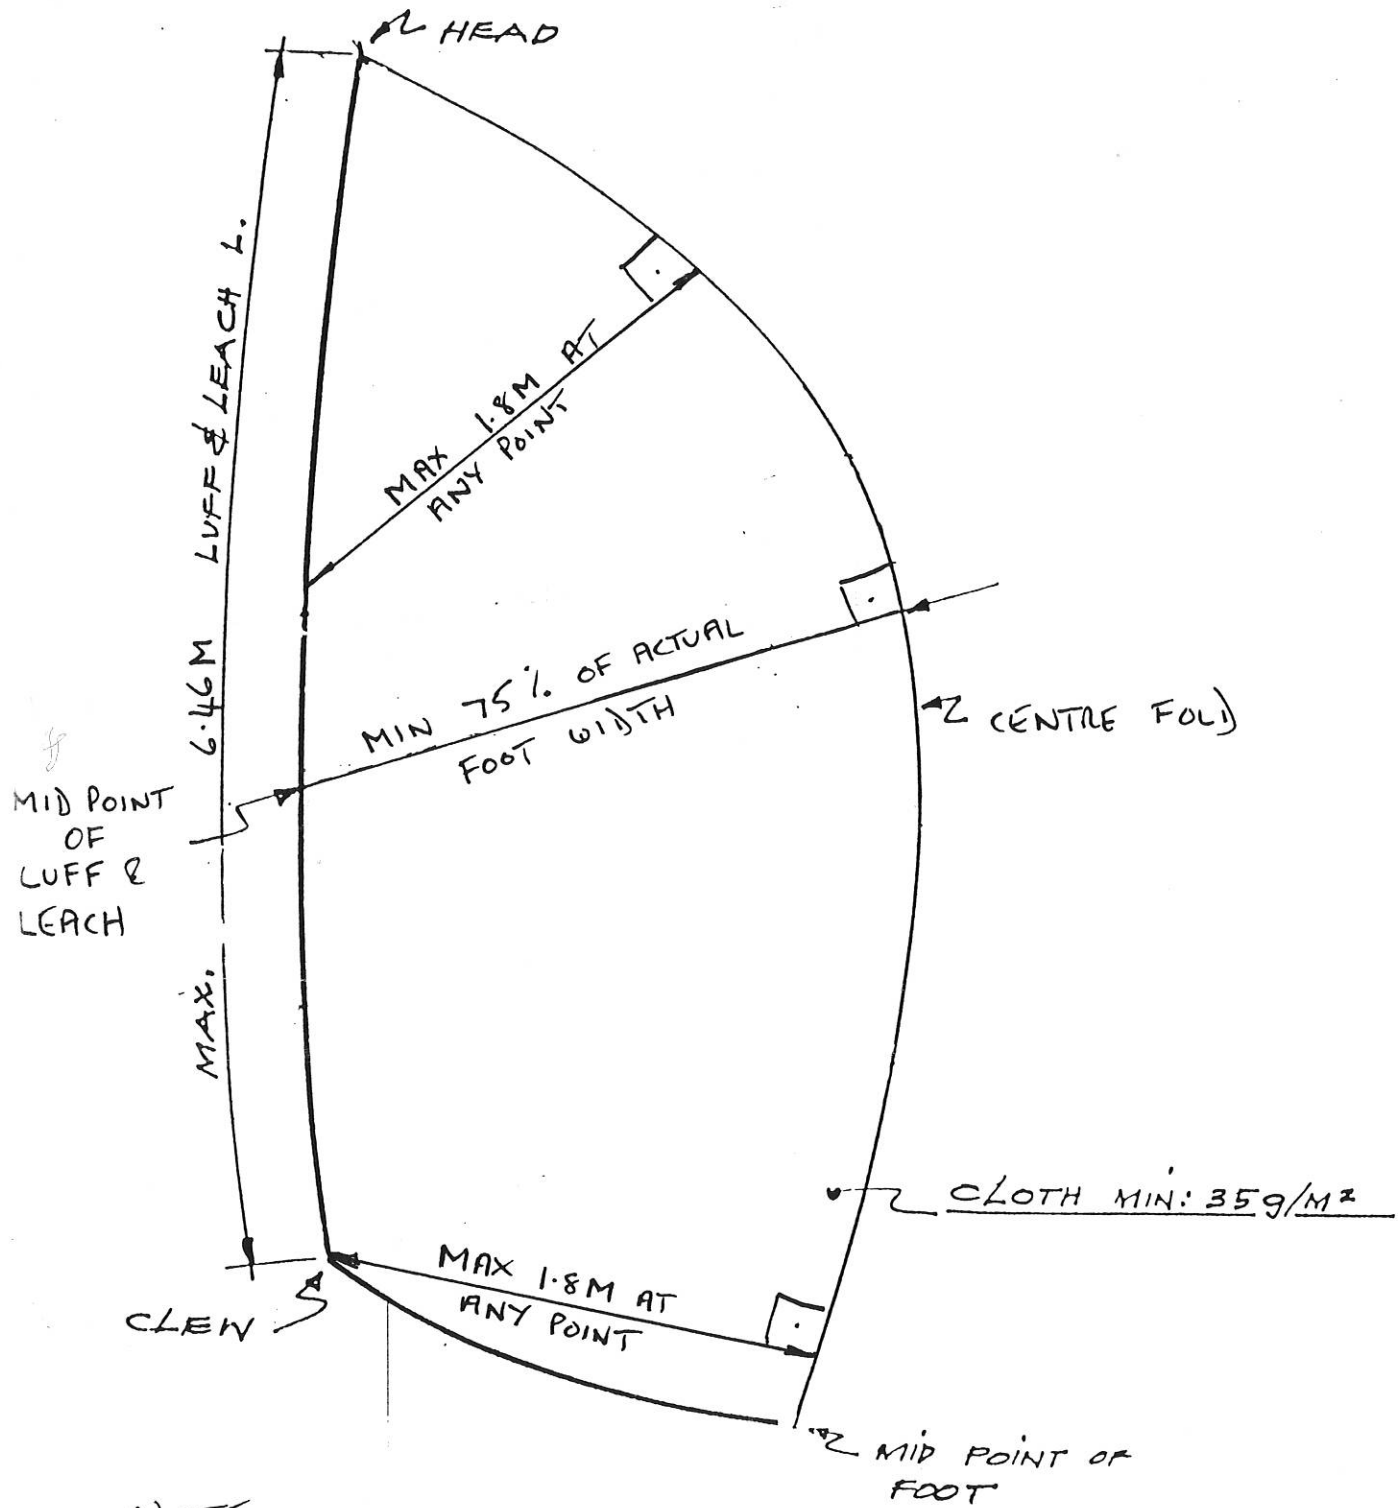

NOTE

- LUFF & LEACH LENGTHS SHALL BE EQUAL
- THE SPINNAKER SHALL NOT EMBODY ANY DEVICE CAPABLE OF ALTERING ITS SHAPE (E.G. LEACHLINES)

FOLKBOAT ASSOCIATION  
 OF GREAT BRITAIN  
 NORDIC FOLKBOAT  
 SPINNAKER MEASUREM. DIAGR.  
 NO. 10 SCALE 25.5.99  
 DRG. 10 2.6.99 J.D.T.

NOTE

- LUFF & LEACH LENGTHS SHALL BE EQUAL
- THE SPINNAKER SHALL NOT EMBODY ANY DEVICE CAPABLE OF ALTERING ITS SHAPE (E.G. LEACHLINES)

FOLKBOAT ASSOCIATION  
 OF GREAT BRITAIN  
 NORDIC FOLKBOAT  
 SPINNAKER MEASUREMENT DIAGR.  
 NO. 10 SCALE 25.5.99  
 DRG. 10 2.6.99 J.D.T.